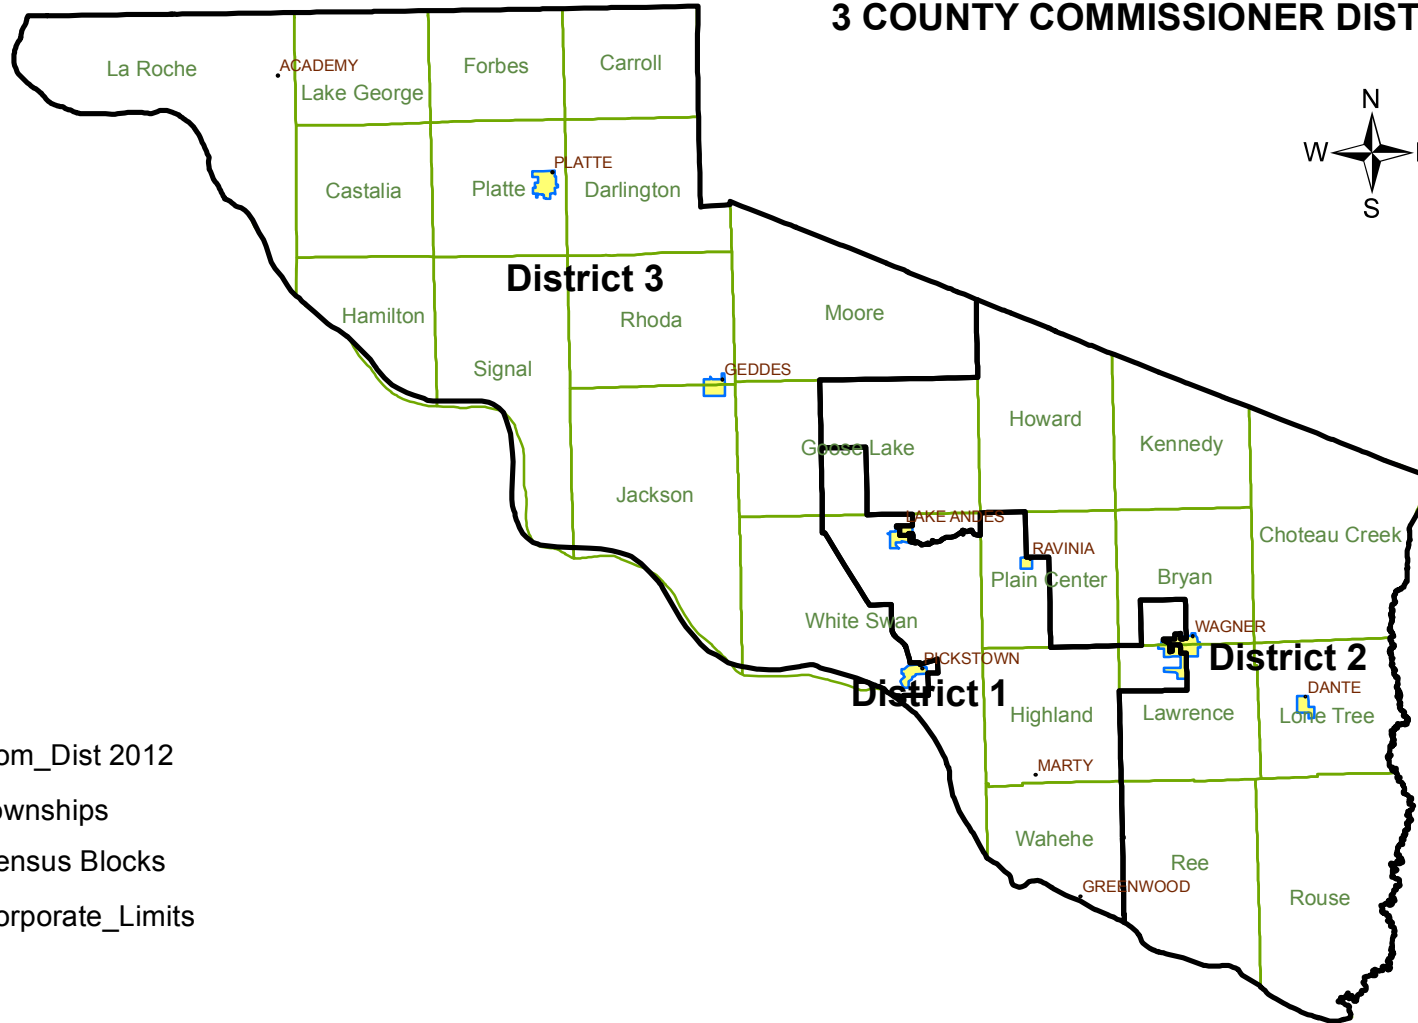

CHARLES MIX COUNTY, SOUTH DAKOTA 3 COUNTY COMMISSIONER DISTRICTS 2012

-  Com_Dist 2012
-  Townships
-  Census Blocks
-  Corporate_Limits